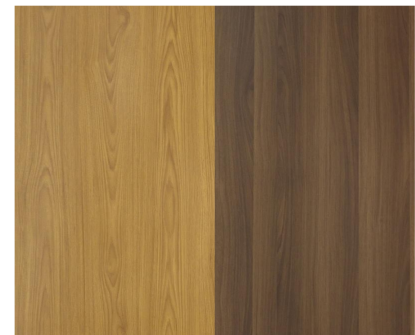

Reversible Laminate Table Tops - Oak or Walnut

Product Overview

- ❖ Restaurant or Banquet Table
- ❖ 1" Thick Top
- ❖ Black T-Mold Edge
- ❖ Completely Reversible Top
- ❖ Oak or Walnut Laminate Finish
- ❖ High Impact Melamine CoreHeat
- ❖ Scratch and Moisture Resistant
- ❖ Clean with mild detergent/water and dry cloth
- ❖ Designed for Commercial Use

Specifications

Color	Oak/Walnut
Rated For Commercial	Yes
ANSI BIFMA Certified	Yes
Material	Particle Board+HPL+rubber seal
Style	Classic
Table Top Material	Laminate
Table Top Color	Wood Grain
Table Shape	Square

From casual eateries to large cafeterias, these reversible table tops add versatility to any dining area. The black T-molding provides a finished look while protecting the edge of the table from bumps and collisions with other tables or furniture. The laminated surface provides incredible strength, allow it to stand up to daily wear and tear. It is also resistant to stains, fading and scratching for years of service.