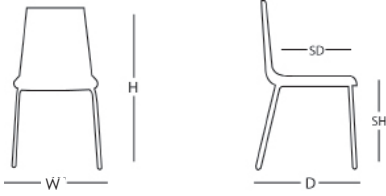

# Aubrey Bar Arm

SC200201 Bar-1

W:20" D:23" H:44.5" SH:30" SD:18" AH:39"

## Outdoor/Indoor Stacking Bar Chair

Frame: Aluminum

Seat & Back: Dura Wood

Features:

2.0mm Alum.Thickness

Powder Coated Alum.

Stackability: 3