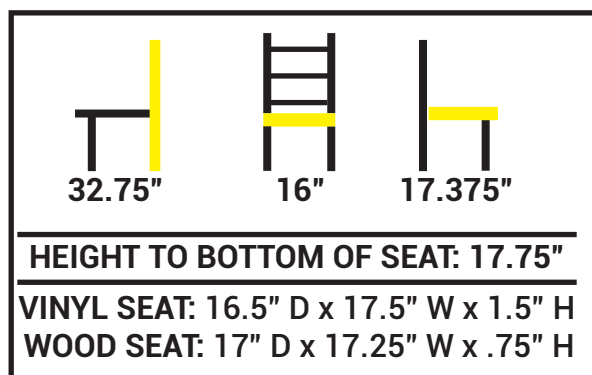

## VERTICALBACK SOLID WOOD DINING CHAIR: WC102

(FOR PRODUCT SOLD IN CALIFORNIA, PLEASE SEE CALIFORNIA SPEC SHEET)

- Frame and wood seat constructed of solid European beech
- Available in Natural, Mahogany, Walnut or Black finish
- Non-marring poly glides
- Seat ships unattached - simple seat attachment is required
- Vinyl seat options: Black, Buckskin, Espresso, Red and Wine
- Solid beech wood seat options: Walnut, Natural, Mahogany and Black
- Custom vinyl or upholstered seat available for upcharge
- Dining chair weight: 20 lbs.