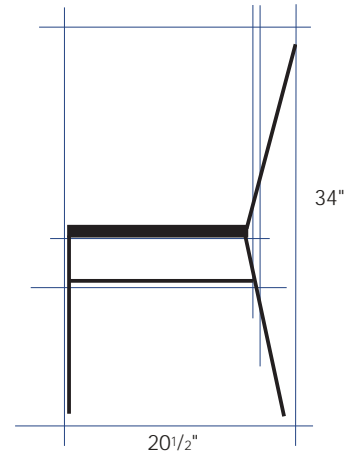

Standard Finishes:

- *Quick Ship* Natural
- *Quick Ship* Cherry
- *Quick Ship* Mahogany
- *Quick Ship* Walnut

Custom Finishes:

- Oak
- Wild Cherry
- Red Cherry
- Black

Standard Vinyl:

- *Quick Ship* Black

Custom Vinyl:

- American Beauty
- Burgundy
- Tea Rose
- Coffee Cream
- Brown
- Royal Blue
- Emerald
- Forest Green
- Green Fanfare
- Independence 2
- Seal Skin