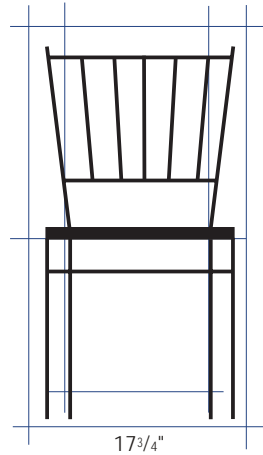

Standard Finishes:

- *Quick Ship* Natural
- *Quick Ship* Cherry
- *Quick Ship* Mahogany
- *Quick Ship* Walnut

Custom Finishes:

- Oak
- Wild Cherry
- Red Cherry
- Black

Standard Vinyl:

- *Quick Ship* Black

Custom Vinyl:

- American Beauty
- Burgundy
- Tea Rose
- Coffee Cream
- Brown
- Royal Blue
- Emerald
- Forest Green
- Green Fanfare
- Independence 2
- Seal Skin