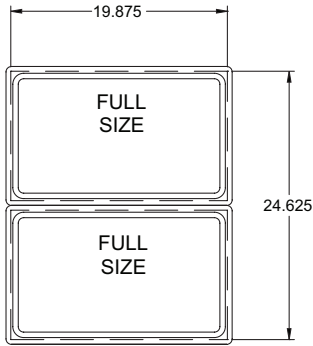

NORLAKE®

AdvantEDGE™

Drawer Dimensions and Pan Configurations for NLPT44

GN PAN CONFIGURATION
(PANS BY OTHERS)

REAR SECTION

SIDE SECTION

NORLAKE®

AdvantEDGE™

Drawer Dimensions and Pan Configurations for NLPT67 and NLPT93

GN PAN CONFIGURATION
(PANS BY OTHERS)

REAR SECTION

SIDE SECTION