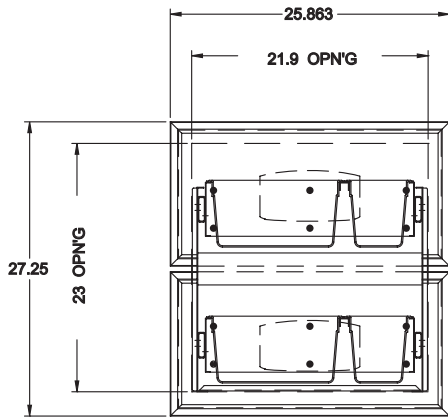

NORLAKE®

AdvantEDGE™

Drawer Dimensions and Pan Configurations for NLPT44

GN PAN CONFIGURATION
(PANS BY OTHERS)

REAR SECTION

SIDE SECTION

NORLAKE®

AdvantEDGE™

Drawer Dimensions and Pan Configurations for NLPT67 and NLPT93

GN PAN CONFIGURATION
(PANS BY OTHERS)

REAR SECTION

SIDE SECTION