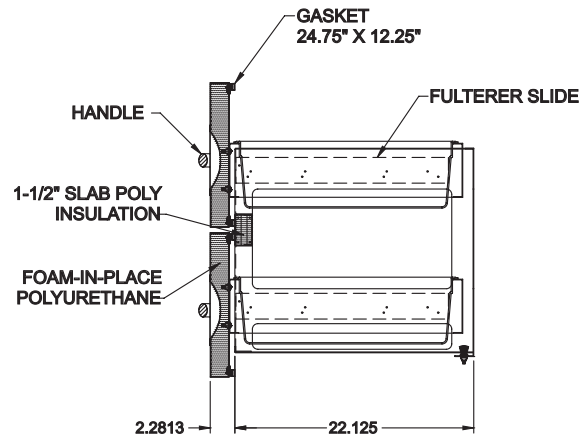

NORLAKE®

AdvantEDGE™

Drawer Dimensions and Pan Configurations for NLPT44

GN PAN CONFIGURATION
(PANS BY OTHERS)

REAR SECTION

SIDE SECTION

NORLAKE®

AdvantEDGE™

Drawer Dimensions and Pan Configurations for NLPT67 and NLPT93

GN PAN CONFIGURATION
(PANS BY OTHERS)

REAR SECTION

SIDE SECTION