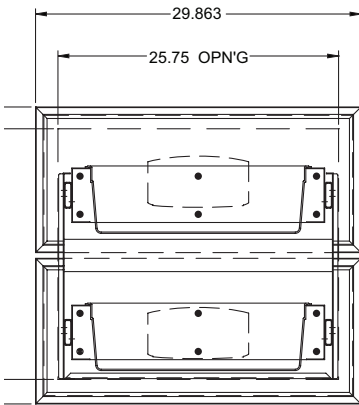

NORLAKE®

AdvantEDGE™

Drawer Dimensions and Pan Configurations for NLPT44

GN PAN CONFIGURATION
(PANS BY OTHERS)

REAR SECTION

SIDE SECTION

NORLAKE®

AdvantEDGE™

Drawer Dimensions and Pan Configurations for NLPT67 and NLPT93

GN PAN CONFIGURATION
(PANS BY OTHERS)

REAR SECTION

SIDE SECTION