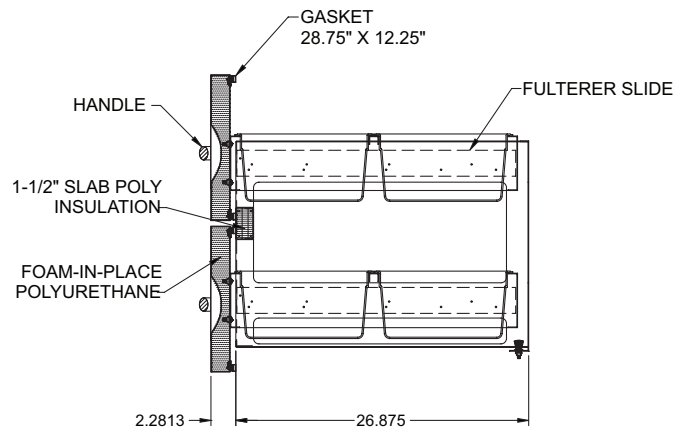

NORLAKE®

AdvantEDGE™

Drawer Dimensions and Pan Configurations for NLPT44

GN PAN CONFIGURATION
(PANS BY OTHERS)

REAR SECTION

SIDE SECTION

NORLAKE®

AdvantEDGE™

Drawer Dimensions and Pan Configurations for NLPT67 and NLPT93

GN PAN CONFIGURATION
(PANS BY OTHERS)

REAR SECTION

SIDE SECTION