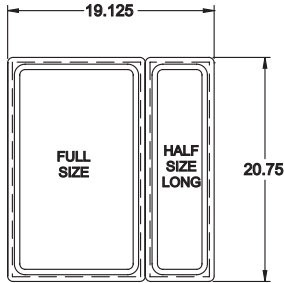

NORLAKE®

AdvantEDGE™

Drawer Dimensions and Pan Configurations for NLPT44

GN PAN CONFIGURATION
(PANS BY OTHERS)

REAR SECTION

SIDE SECTION

NORLAKE®

AdvantEDGE™

Drawer Dimensions and Pan Configurations for NLPT67 and NLPT93

GN PAN CONFIGURATION
(PANS BY OTHERS)

REAR SECTION

SIDE SECTION