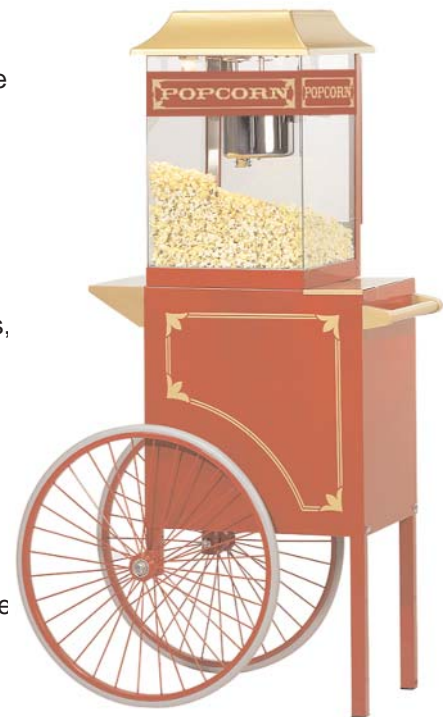

Warranty:

The *Mini JetStar* 4oz popper is covered by Star's one year parts and labor warranty.

Model J4R
on JPC-4/6