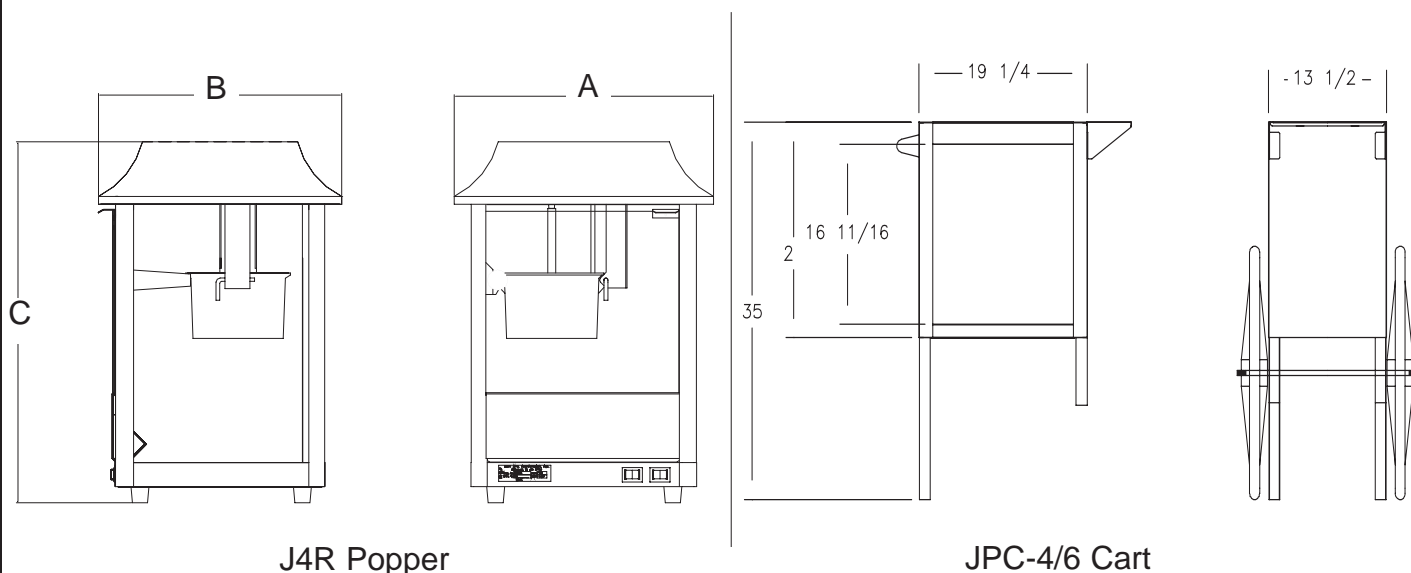

MINI JETSTAR POPCORN POPPER & CART

Model J4R & JPC-4/6

Mini Jet Star 4 oz. Popper

J4R Popper

JPC-4/6 Cart

Specifications

Model No.	Servings Per Hour	Dimensions			Approximate Weight	
		(A) Width Inches (cm)	(B) Depth Inches (cm)	(C) Height Inches (cm)	Installed lbs. (kg)	Shipping lbs. (kg)
J4R	115 - 1 oz	15-7/8 (40.3)	14-7/8 (37.8)	23-3/4 (60.0)	25 (11.3)	36 (16.2)

Electrical Data

Model No.	Voltage	Total Wattage	Plug Type
J4R	120V 230V (International)	1130	NEMA 5-15P CEE-7/VII

Accessory

Model No.	Description	Dimensions			Shipping Weight	
		Width Inches (cm)	Depth Inches (cm)	Height Inches (cm)	Installed lbs. (kg)	Shipping lbs (kg)
JPC-4/6	Cart for J4R & 39 Popcorn Machines	13-1/2 (34.3)	19-1/4 (48.9)	35 (88.9)	42 (19.1)	50 (22.7)

Typical Specifications

The 4 oz. popper cabinet has a one-piece clear polycarbonate wrap body and has a 3/16" thick polycarbonate door with a one-piece hinge to stand up to commercial use. Outfitted with a 1000 watt, 4 oz. capacity, aluminum popping kettle with stainless steel exterior shell. 50 watt flood light supplied with unit. 50 watt heated corn pan. Popper is complete with a 6' lead in cord with NEMA 5-15P. Unit is approved by CUL, UL for Commercial use and CEE7-7 for international. Printed in the U.S.A.